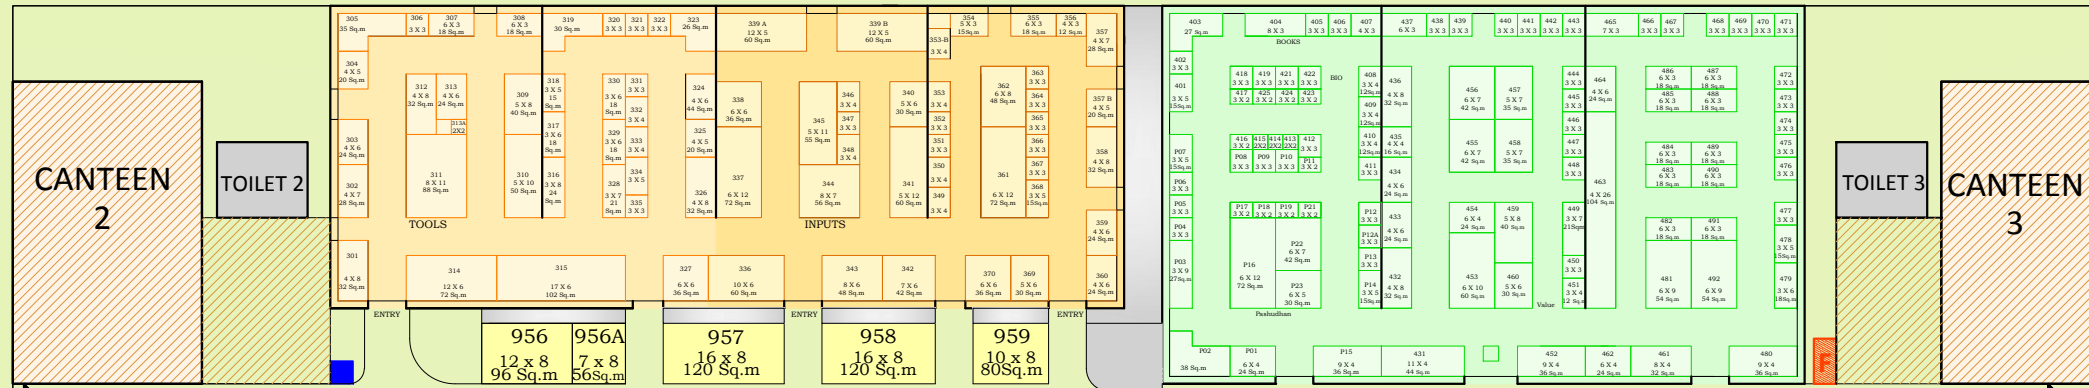

KISAN 2017

THEMATIC LAYOUT

3

TOOLS + INPUTS

4

GREEN PAVILION

12 M WIDE SERVICE ENTRY

12 M WIDE SERVICE EXIT

2

WATER PAVILION

12 M WIDE SERVICE ENTRY

12 M WIDE SERVICE EXIT

5

VATIKA

6

ENTERPRISE

1

PLASTICULTURE AND PROTECTED CULTIVATION

7

INTERNATIONAL PAVILLION

THIS IS A THEMATIC LAYOUT TO OFFER AN IDEA, SUBJECT TO CHANGE.