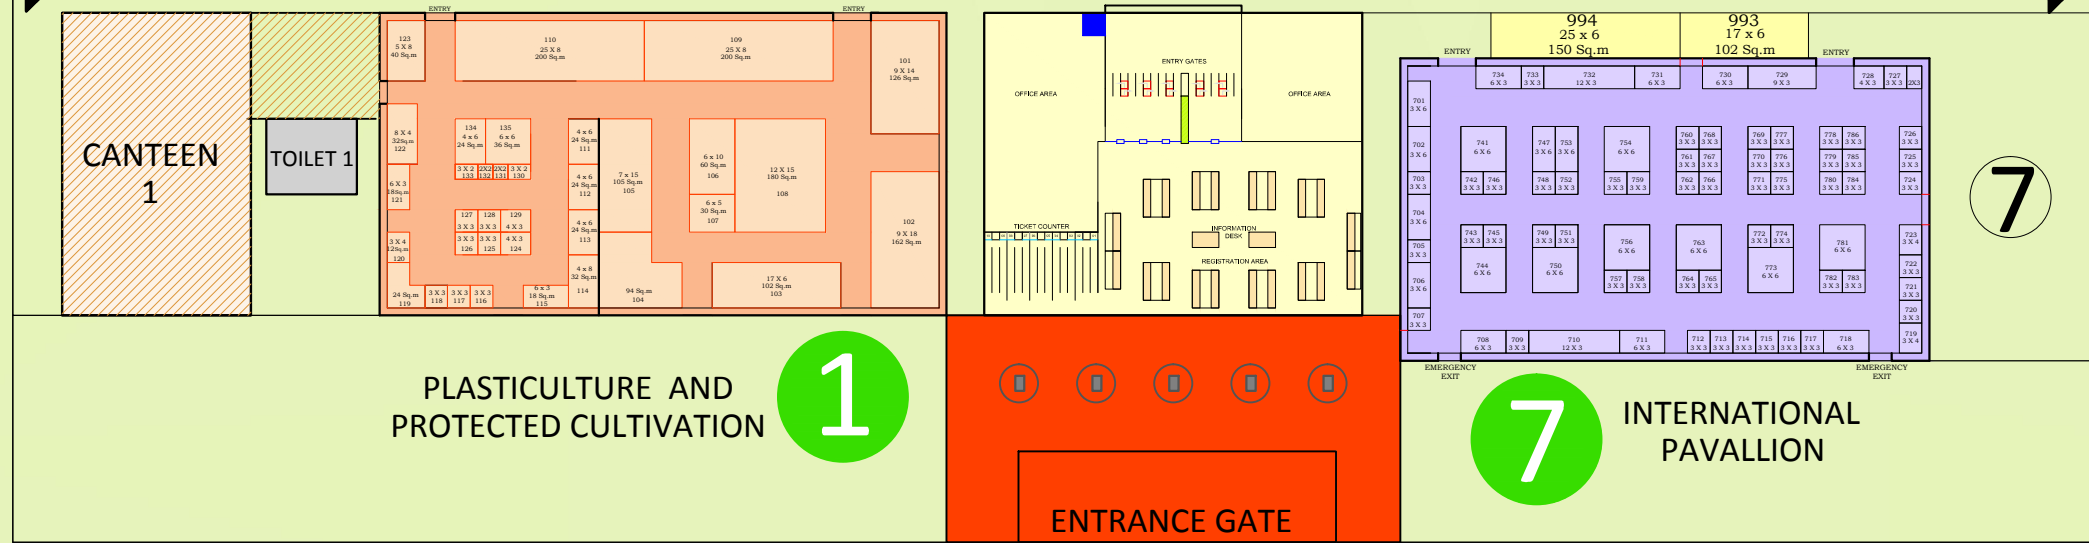

KISAN 2017

THEMATIC LAYOUT

3

TOOLS + INPUTS

4

GREEN PAVILION

12 M WIDE SERVICE ENTRY

12 M WIDE SERVICE EXIT

2

WATER PAVILION

12 M WIDE SERVICE ENTRY

12 M WIDE SERVICE EXIT

5

VATIKA

6

ENTERPRISE

1

PLASTICULTURE AND PROTECTED CULTIVATION

7

INTERNATIONAL PAVILLION

THIS IS A THEMATIC LAYOUT TO OFFER AN IDEA, SUBJECT TO CHANGE.